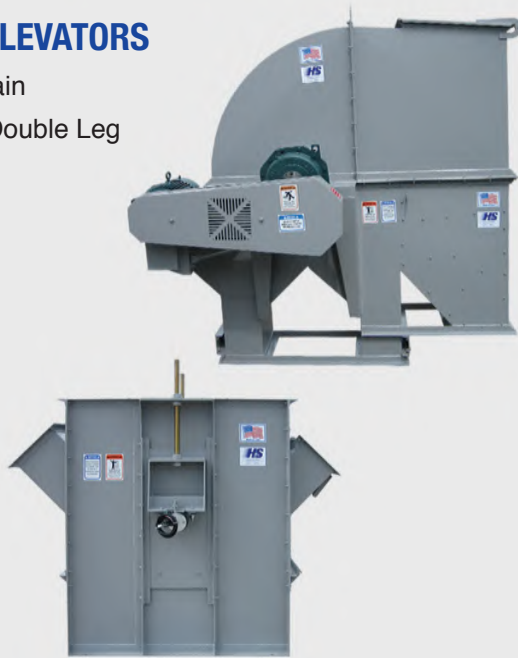

BUCKET ELEVATORS

- Belt or Chain
- Single or Double Leg Casing

DISTRIBUTORS

- Model E/EK - Electrically Operated Single / Dual Spout Rotary
- Model EFB - Electrically Operated Rotary - Flat Back
- Model C - Manually Operated Rotary
- SVES/D - Swing Valve Electric Single / Dual Spout
- E4N - Air Return System