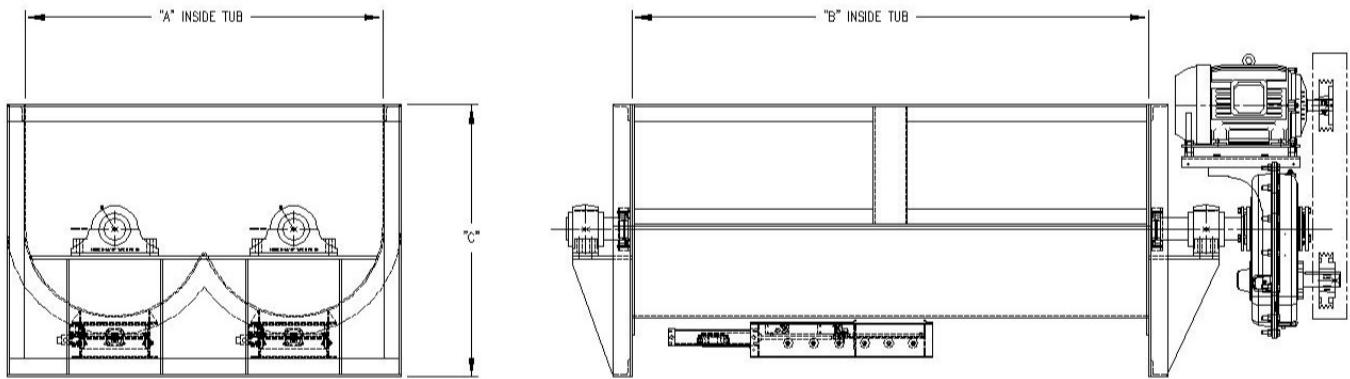

### H&S TWIN SHAFT HORIZONTAL BATCH MIXER GATE DISCHARGE

CAPACITY	DIMENSION (in.)		
	A	B	C
16 CF	40	58	35
32 CF	50	73	40
63 CF	63	91	48
126 CF	80	115	58
189 CF	91	131	64 ½
252 CF	100	144	69
315 CF	108	155	74
383 CF	116	167	78
466 CF	128	167	84
542 CF	136	172	88

\*CAPACITIES ARE BASED ON 100% OF THE SWEEPED VOLUME OF THE AGITATOR ASSEMBLY.