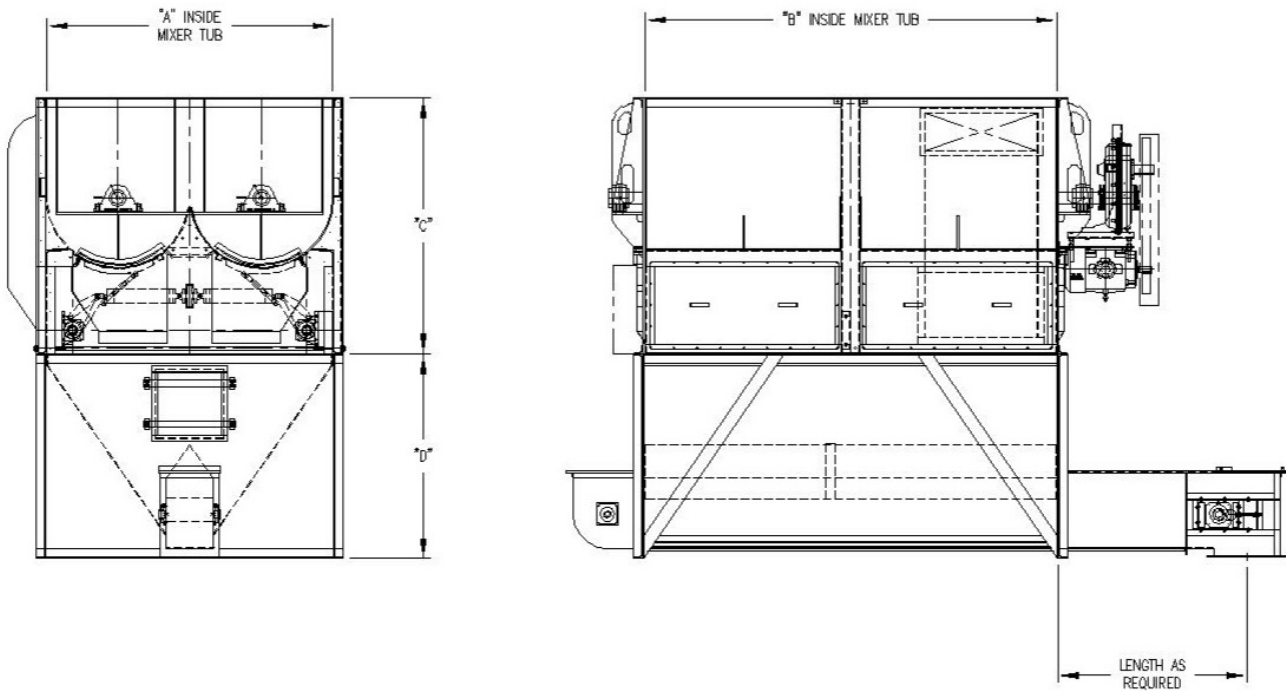

### H&S TWIN SHAFT HORIZONTAL BATCH MIXER DROP BOTTOM DISCHARGE

CAPACITY	DIMENSION (in.)			
	A	B	C	D
16 CF	40	58	42	33
32 CF	50	73	52	39
63 CF	63	91	63	46
126 CF	80	115	74	59
189 CF	91	131	82 ½	65
252 CF	100	144	93	69
315 CF	108	155	102	75
383 CF	116	167	100	78
466 CF	128	167	108	85
542 CF	136	172	112	90

\*CAPACITIES ARE BASED ON 100% OF THE SWEEPED VOLUME OF THE AGITATOR ASSEMBLY.