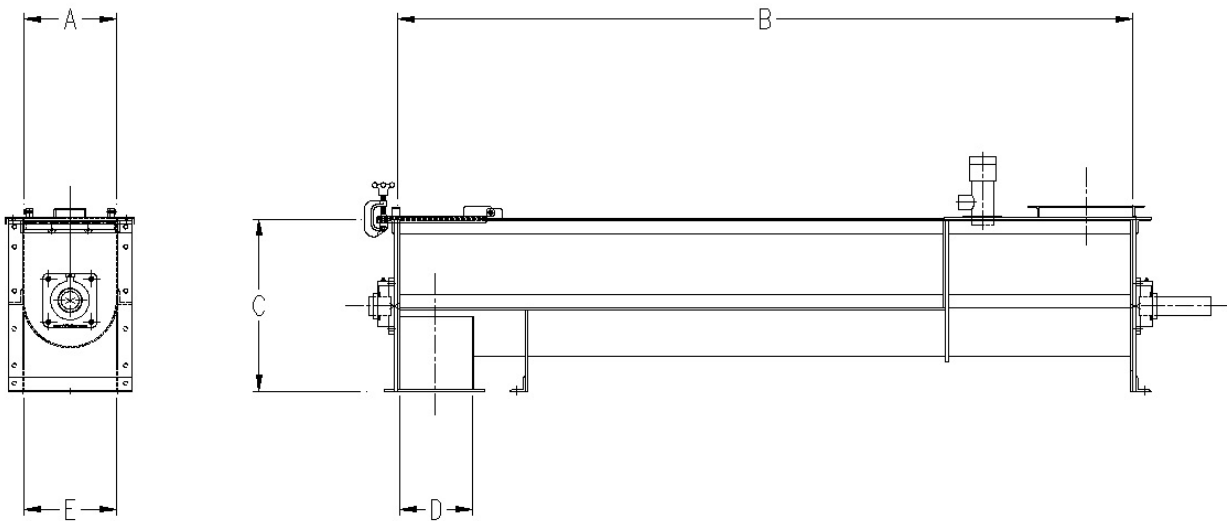

HAYES & STOLZ

INDUSTRIAL MANUFACTURING CO.

3521 Hemphill St. Fort Worth, TX 76110 817.926.3391 800.725.7272 817.926.4133 - Fax www.hayes-stolz.com

H&S MODEL SA CONTINUOUS BLENDER

MODEL	DIMENSIONS (in.)				
	A	B	C	D	E
SA-12	12	72	20	9	12
SA-16	16		12	12	16
SA-20	20		28	15	20
SA-24	24		32	18	24
SA-30	30		38	18	30
SA-36	36		44	18	36