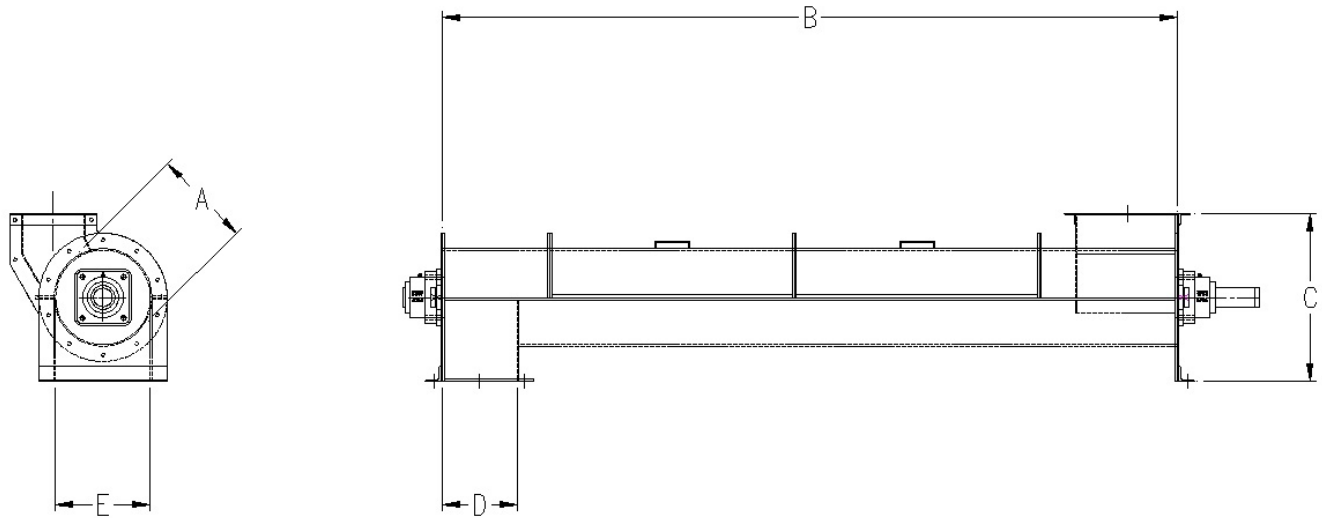

HAYES & STOLZ

INDUSTRIAL MANUFACTURING CO.

3521 Hemphill St. Fort Worth, TX 76110 817.926.3391 800.725.7272 817.926.4133 - Fax www.hayes-stolz.com

H&S MODEL L-56 CONTINUOUS BLENDER

MODEL	DIMENSIONS (in.)				
	A	B	C	D	E
L56-12	12	72	18	9	12
L56-16	16		22	12	16
L56-20	20		26	15	20
L56-24	24	96	30	18	24
L56-30	30		36	18	30
L56-36	36		42	18	36